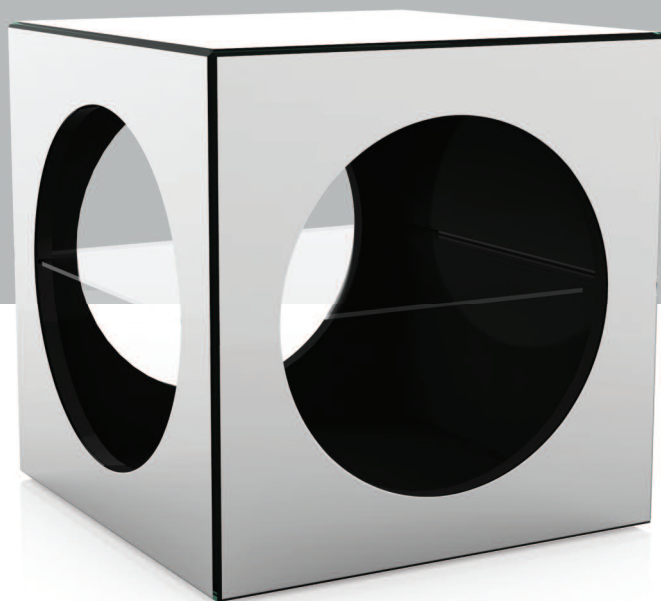

MIOTTO

boezio

MIOTTO

boezio

side table / night stand
smoke grey mirrored glass
inside glass shelf
special round design
mirror finish on the back side

materials
smoke grey mirrored glass

dimensions
l. 450
w. 450
h. 450